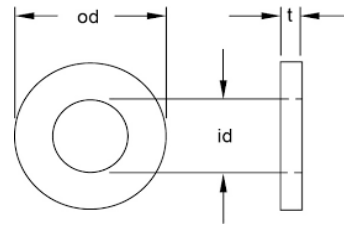

Plain Washers

Plain Washers Are Available In Natural And Black Nylon 66

From M1 - M64 Inside Diameters

In A Range Of Outside Diameters AND Thicknesses

For Your Requirements Please Enquire